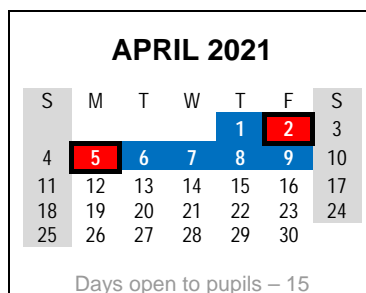

SCHOOL TERM DATES 2020/21

Shaded areas are school holidays
 Bank holidays
 INSET Days (see note below)

Total days open to pupils – 190

INSET DAYS –
 Tuesday 1st September 2020
 Friday 23rd October 2020
 Monday 4th January 2021
 Monday 19th July 2021
 Tuesday 20th July 2021

The 2021/22 academic year will begin on Monday 6th September 2021 (2021/22 INSET days to be determined)